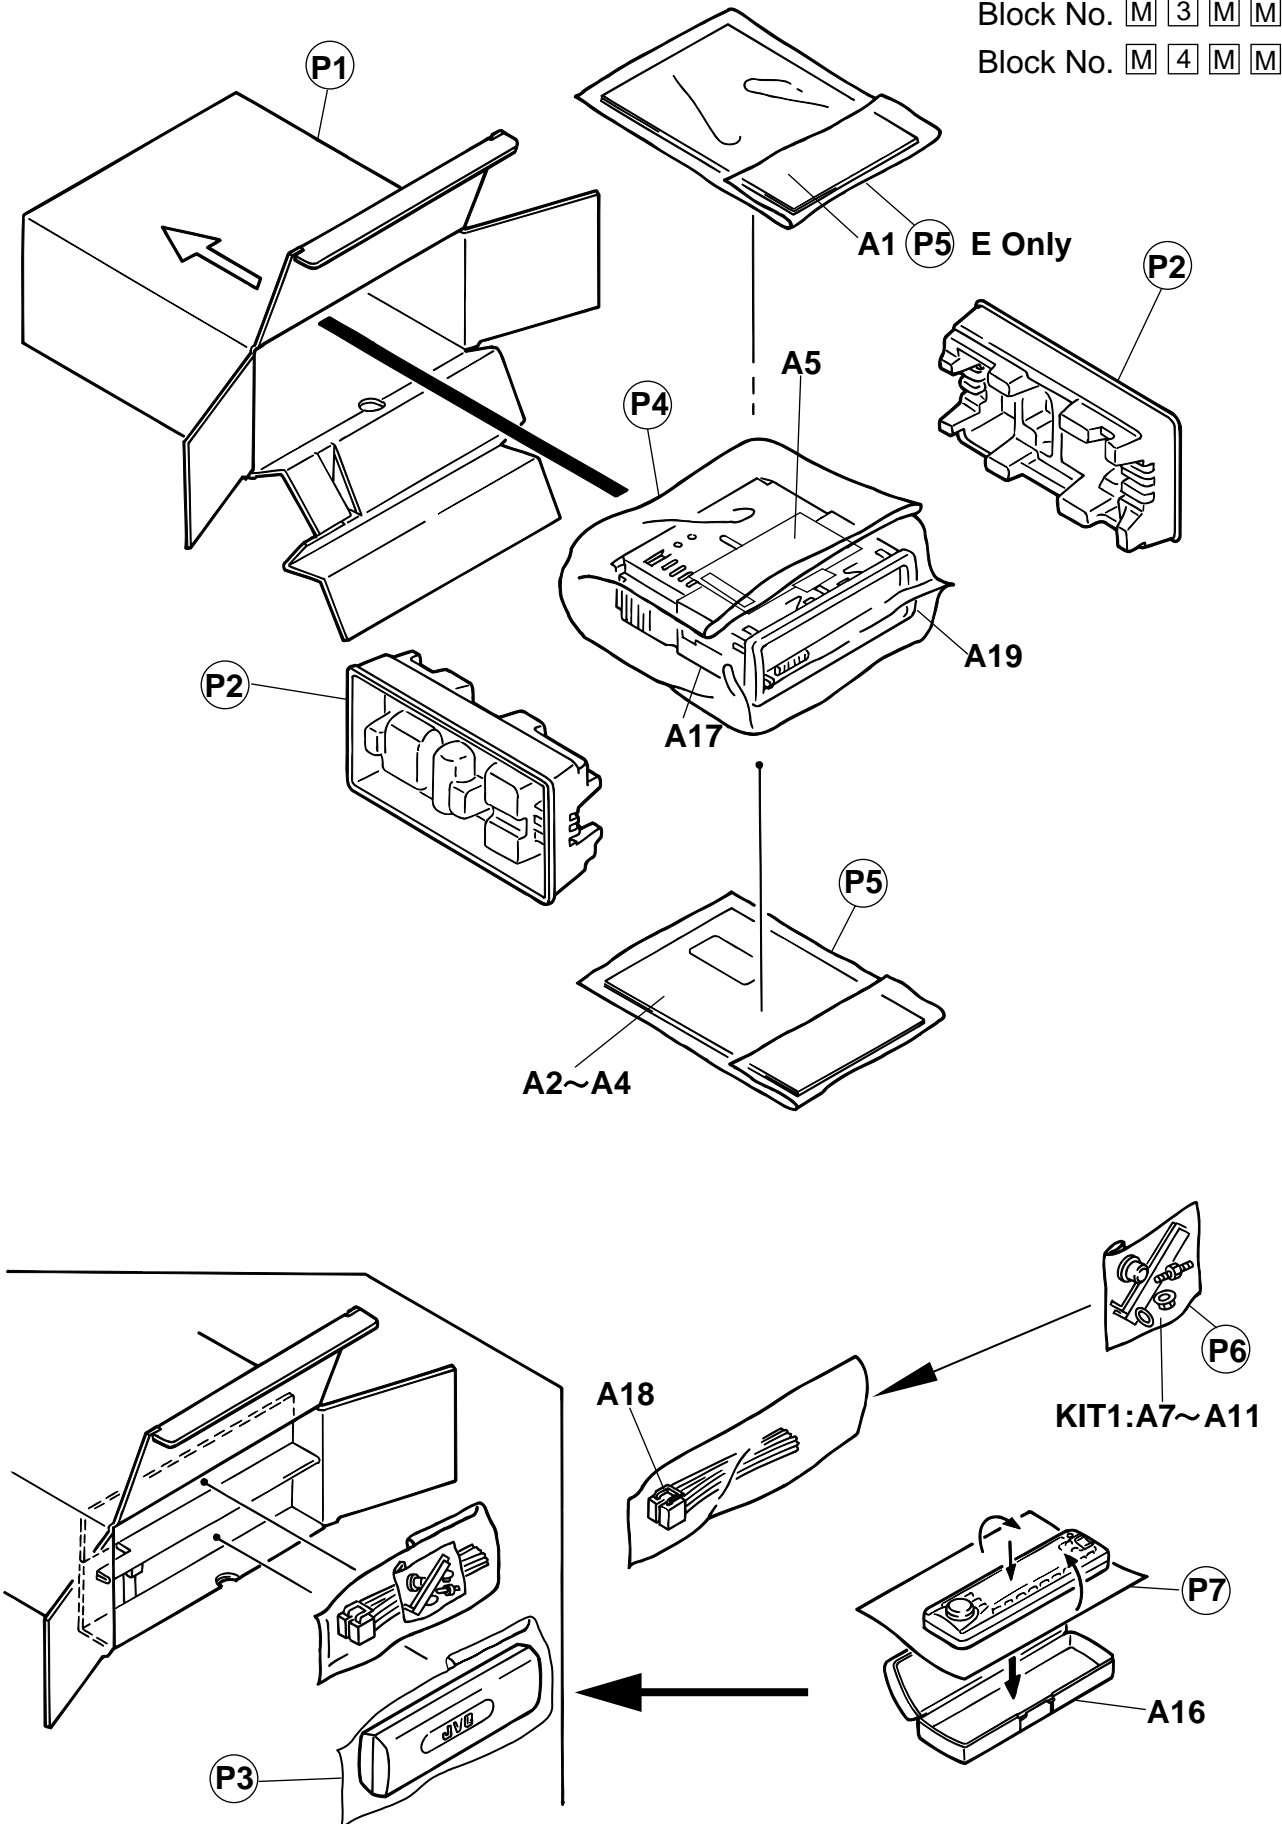

JVC

SERVICE MANUAL

CD RECEIVER

KD-S70R

Area Suffix
 E ---- Continental Europe
 EX ----- Central Europe

When servicing this unit, please refer to the KD-S676R(No.49541) service manual,
 Which has been issued previously.
 A part different from KD-S676R was described in this manual.

Contents

Packing materials
 and accessories parts list 1-2

Packing materials and accessories parts list

Block No.

M	3	M	M
---	---	---	---

Block No.

M	4	M	M
---	---	---	---

■ Parts list (General assembly)

P3-2 Block No. M1MM

△	Item	Parts name	Parts number		Q'ty
			KD-S676R E	KD-S70R E/EX	
	1	F.PANEL ASS'Y	ZCKDS676R-NPA	-----	-
	1-1	FRONT PANEL	FSJC1057-002	FSJC1057-003	1
	1-2	FINDER LENS	FSJD3023-00C	FSJD3023-00N	1
	8	SCREW	QYSDST2606Z	SDST2604Z	3
	21	PRESET BUTTON	FSXP2035-052	FSXP2035-102	1
	35	NAME PLATE	FSYN3121-D005	GE30252-002A	1

■ Parts list (Packing parts list)

P3-11 Block No. M3MM

△	Item	Parts name	Parts number				
			KD-S676R E	KD-S70R E	Qty	KD-S70R EX	Qty
	P 1	PACKING CASE	FSPE3004-055	GE30123-045A	1	GE30123-045A	1
	P 2	PAPER CUSHION	FSPH1017-001	GE10008-001A	2	GE10008-001A	2
	P 4	POLY BAG	VPE3005-064	QPC03004315P	1	QPC03004315P	1
	P 5	POLY BAG	QPA01703505P	FSPG4002-001	2	FSPG4002-001	1
	P 7	SHEET	-----	FSYH4036-068	1	FSYH4036-068	1