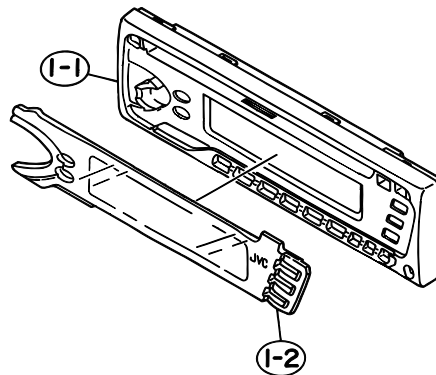

■ Parts list (General assembly)

P3-2 Block No. M1MM

△	Item	Parts name	Parts number		Q'ty
			KD-S676R E	KD-S70R E/EX	
	1	F.PANEL ASS'Y	ZCKDS676R-NPA	-----	-
	1-1	FRONT PANEL	FSJC1057-002	FSJC1057-003	1
	1-2	FINDER LENS	FSJD3023-00C	FSJD3023-00N	1
	8	SCREW	QYSDST2606Z	SDST2604Z	3
	21	PRESET BUTTON	FSXP2035-052	FSXP2035-102	1
	35	NAME PLATE	FSYN3121-D005	GE30252-002A	1

■ Parts list (Packing parts list)

P3-11 Block No. M3MM

△	Item	Parts name	Parts number				
			KD-S676R E	KD-S70R E	Qty	KD-S70R EX	Qty
	P 1	PACKING CASE	FSPE3004-055	GE30123-045A	1	GE30123-045A	1
	P 2	PAPER CUSHION	FSPH1017-001	GE10008-001A	2	GE10008-001A	2
	P 4	POLY BAG	VPE3005-064	QPC03004315P	1	QPC03004315P	1
	P 5	POLY BAG	QPA01703505P	FSPG4002-001	2	FSPG4002-001	1
	P 7	SHEET	-----	FSYH4036-068	1	FSYH4036-068	1

■ Parts list (Accessories parts list)

P3-11 Block No. M4MM

△	Item	Parts name	Parts number				
			KD-S676R E	KD-S70R E	Qty	KD-S70R EX	Qty
	A 1	INST.BOOK (LANGUAGE)	FSUN3121-311 (ENG,GER,FRE,DUT)	GET0042-002A (SPA,ITA,SWE,FIN)	1	-----	-
	A 2	INSTRUCT.SHEET (LANGUAGE)	FSUN3121-T211 (ENG,GER,FRE)	GET0042-003A (ENG,GER,FRE)	1	GET0042-003A (ENG,GER,FRE)	1
	A 2	INSTRUCT.SHEET (LANGUAGE)	FSUN3121-T451 (DUT,SPA,ITA)	GET0042-004A (DUT,SPA,ITA)	1	GET0042-004A (DUT,SPA,ITA)	1
	A 2	INSTRUCT.SHEET (LANGUAGE)	FSUN3121-T481 (SWE,FIN)	GET0042-005A (SWE,FIN)	1	-----	-
	A 4	INST.BOOK (LANGUAGE)	FSUN3121-321 (SPA,ITA,SWE,FIN)	GET0042-001A (ENG,GER,FRE,DUT)	1	GET0042-001A (ENG,GER,FRE,DUT)	1
	A 5	CAUTION SHEET	-----	LV40978-001A	1	LV40978-001A	1
	A14	MINI SCREW	VKZ4777-001	-----	-	-----	-
	A15	SHEET	FSYA4001-001	-----	-	-----	-
	A16	HARD CASE	FSJB3001-30A	FSJB3001-30C	1	FSJB3001-30C	1
	KIT2	SCREW PARTS KIT	KDGS727J-SCREW2	-----	-	-----	-